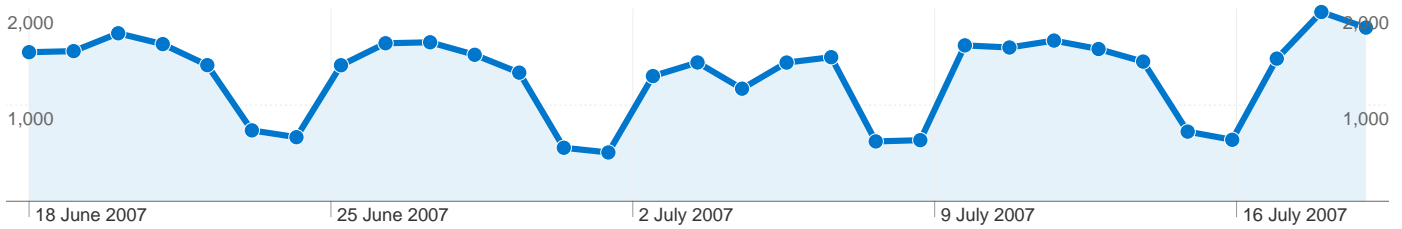

## Site Usage

**53,046** Visits

**103,394** Page Views

**1.95** Pages/Visit

**00:02:15** Avg. Time on Site

**66.46%** Bounce Rate

**40.17%** % New Visits

### Content Overview

Pages	Page Views	% Page Views
/	26,876	25.99%
/upcoming	4,302	4.16%
/login	3,812	3.69%
/page/2	1,882	1.82%
/submit	1,343	1.30%

All traffic sources sent a total of 53,046 visits

-  **29.14% Direct Traffic**
-  **40.56% Referring Sites**
-  **30.30% Search Engines**

## 24,204 people visited this site

-  **53,046** Visits
-  **24,204** Absolute Unique Visitors
-  **103,394** Page Views
-  **1.95** Average Page Views
-  **00:02:15** Time on Site
-  **66.46%** Bounce Rate
-  **40.12%** New Visits

**53,046 visits came from 6 continents**

Site Usage

<b>Visits</b> <b>53,046</b> % of Site Total: 100.00%	<b>Pages/Visit</b> <b>1.95</b> Site Avg: 1.95 (0.00%)	<b>Avg. Time on Site</b> <b>00:02:15</b> Site Avg: 00:02:15 (0.00%)	<b>% New Visits</b> <b>40.11%</b> Site Avg: 40.17% (-0.15%)	<b>Bounce Rate</b> <b>66.46%</b> Site Avg: 66.46% (0.00%)	
Continent	Visits	Pages/Visit	Avg. Time on Site	% New Visits	Bounce Rate
Americas	25,294	1.91	00:02:08	37.85%	65.53%
Europe	18,318	1.93	00:02:19	35.36%	68.76%
Asia	6,976	2.12	00:02:25	59.95%	64.13%
Oceania	1,710	2.02	00:02:25	37.37%	63.33%
Africa	644	1.82	00:01:59	58.39%	68.63%
(not set)	104	1.58	00:01:19	25.00%	79.81%