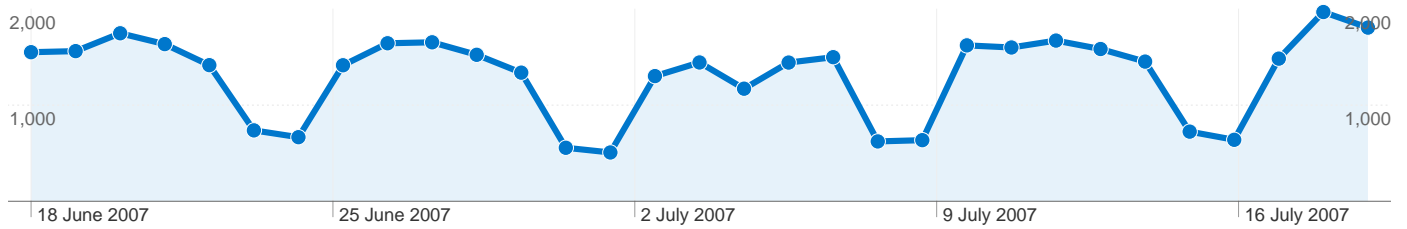

Site Usage

53,046 Visits

103,394 Page Views

1.95 Pages/Visit

00:02:15 Avg. Time on Site

66.46% Bounce Rate

40.17% % New Visits

Content Overview

Pages	Page Views	% Page Views
/	26,876	25.99%
/upcoming	4,302	4.16%
/login	3,812	3.69%
/page/2	1,882	1.82%
/submit	1,343	1.30%

All traffic sources sent a total of 53,046 visits

-  29.14% Direct Traffic
-  40.56% Referring Sites
-  30.30% Search Engines

24,204 people visited this site

-  **53,046** Visits
-  **24,204** Absolute Unique Visitors
-  **103,394** Page Views
-  **1.95** Average Page Views
-  **00:02:15** Time on Site
-  **66.46%** Bounce Rate
-  **40.12%** New Visits

53,046 visits came from 6 continents

Site Usage

Visits 53,046 % of Site Total: 100.00%	Pages/Visit 1.95 Site Avg: 1.95 (0.00%)	Avg. Time on Site 00:02:15 Site Avg: 00:02:15 (0.00%)	% New Visits 40.11% Site Avg: 40.17% (-0.15%)	Bounce Rate 66.46% Site Avg: 66.46% (0.00%)	
Continent	Visits	Pages/Visit	Avg. Time on Site	% New Visits	Bounce Rate
Americas	25,294	1.91	00:02:08	37.85%	65.53%
Europe	18,318	1.93	00:02:19	35.36%	68.76%
Asia	6,976	2.12	00:02:25	59.95%	64.13%
Oceania	1,710	2.02	00:02:25	37.37%	63.33%
Africa	644	1.82	00:01:59	58.39%	68.63%
(not set)	104	1.58	00:01:19	25.00%	79.81%