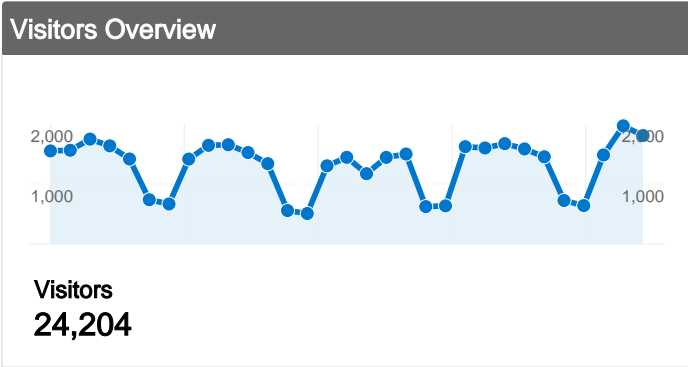

## Site Usage

**53,046** Visits

**103,394** Page Views

**1.95** Pages/Visit

**00:02:15** Avg. Time on Site

**66.46%** Bounce Rate

**40.17%** % New Visits

## 24,204 people visited this site

-  **53,046** Visits
-  **24,204** Absolute Unique Visitors
-  **103,394** Page Views
-  **1.95** Average Page Views
-  **00:02:15** Time on Site
-  **66.46%** Bounce Rate
-  **40.12%** New Visits

**53,046 visits came from 6 continents**

Site Usage

<b>Visits</b> <b>53,046</b> % of Site Total: 100.00%	<b>Pages/Visit</b> <b>1.95</b> Site Avg: 1.95 (0.00%)	<b>Avg. Time on Site</b> <b>00:02:15</b> Site Avg: 00:02:15 (0.00%)	<b>% New Visits</b> <b>40.11%</b> Site Avg: 40.17% (-0.15%)	<b>Bounce Rate</b> <b>66.46%</b> Site Avg: 66.46% (0.00%)	
Continent	Visits	Pages/Visit	Avg. Time on Site	% New Visits	Bounce Rate
Americas	25,294	1.91	00:02:08	37.85%	65.53%
Europe	18,318	1.93	00:02:19	35.36%	68.76%
Asia	6,976	2.12	00:02:25	59.95%	64.13%
Oceania	1,710	2.02	00:02:25	37.37%	63.33%
Africa	644	1.82	00:01:59	58.39%	68.63%
(not set)	104	1.58	00:01:19	25.00%	79.81%

Pages on this site were viewed a total of 103,394 times

 103,394 Page Views

 81,840 Unique Views

 66.46% Bounce Rate