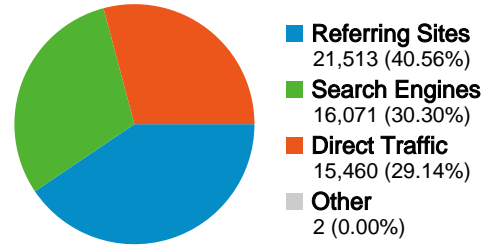

Site Usage

53,046 Visits

103,394 Page Views

1.95 Pages/Visit

00:02:15 Avg. Time on Site

66.46% Bounce Rate

40.17% % New Visits

Content Overview

Pages	Page Views	% Page Views
/	26,876	25.99%
/upcoming	4,302	4.16%
/login	3,812	3.69%
/page/2	1,882	1.82%
/submit	1,343	1.30%

All traffic sources sent a total of 53,046 visits

-  29.14% Direct Traffic
-  40.56% Referring Sites
-  30.30% Search Engines

Top Traffic Sources

Sources	Visits	% visits	Keywords	Visits	% visits
google (organic)	15,485	29.19%	dotnetkicks	563	3.50%
(direct) ((none))	15,460	29.14%	.net kicks	288	1.79%
google.com (referral)	6,381	12.03%	dot net kicks	185	1.15%
bloglines.com (referral)	1,257	2.37%	codesmith windowsforms	181	1.13%
weblogs.asp.net (referral)	993	1.87%	mattberseth	119	0.74%

53,046 visits came from 6 continents

Site Usage

Visits 53,046 % of Site Total: 100.00%	Pages/Visit 1.95 Site Avg: 1.95 (0.00%)	Avg. Time on Site 00:02:15 Site Avg: 00:02:15 (0.00%)	% New Visits 40.11% Site Avg: 40.17% (-0.15%)	Bounce Rate 66.46% Site Avg: 66.46% (0.00%)	
Continent	Visits	Pages/Visit	Avg. Time on Site	% New Visits	Bounce Rate
Americas	25,294	1.91	00:02:08	37.85%	65.53%
Europe	18,318	1.93	00:02:19	35.36%	68.76%
Asia	6,976	2.12	00:02:25	59.95%	64.13%
Oceania	1,710	2.02	00:02:25	37.37%	63.33%
Africa	644	1.82	00:01:59	58.39%	68.63%
(not set)	104	1.58	00:01:19	25.00%	79.81%