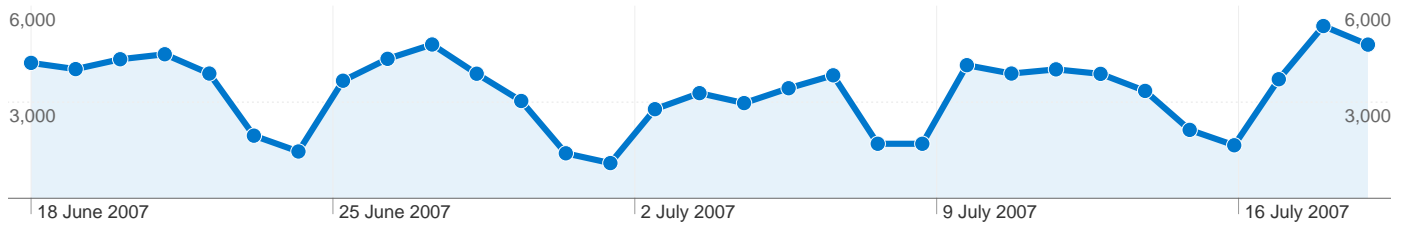

Pages on this site were viewed a total of 103,394 times

103,394 Page Views

81,840 Unique Views

66.46% Bounce Rate

Top Content

Pages	Page Views	% Page Views
/	26,876	25.99%
/upcoming	4,302	4.16%
/login	3,812	3.69%
/page/2	1,882	1.82%
/submit	1,343	1.30%