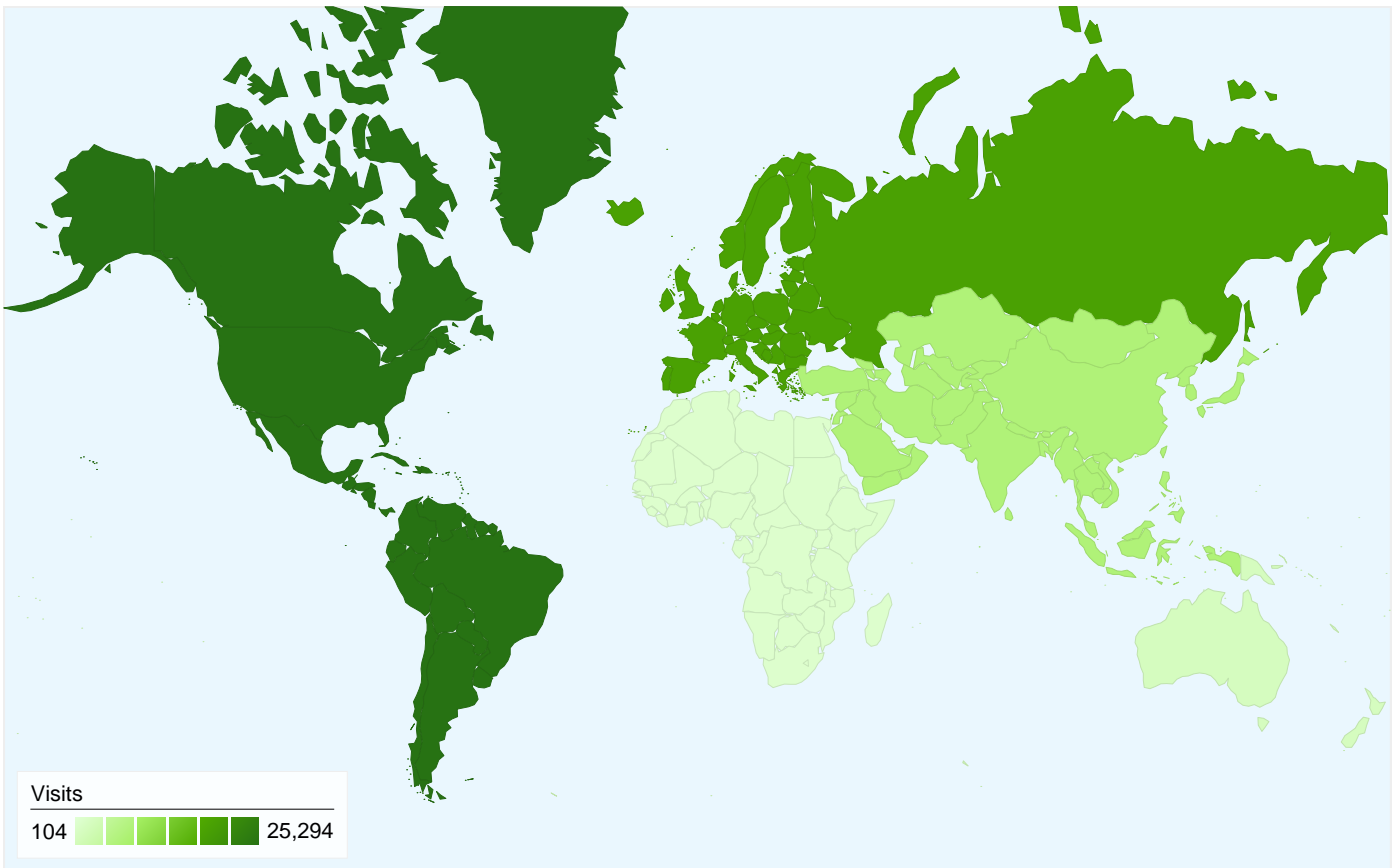

### Content Overview

Pages	Page Views	% Page Views
/	26,876	25.99%
/upcoming	4,302	4.16%
/login	3,812	3.69%
/page/2	1,882	1.82%
/submit	1,343	1.30%

All traffic sources sent a total of 53,046 visits

-  **29.14% Direct Traffic**
-  **40.56% Referring Sites**
-  **30.30% Search Engines**

## Top Traffic Sources

Sources	Visits	% visits	Keywords	Visits	% visits
google (organic)	15,485	29.19%	dotnetkicks	563	3.50%
(direct) ((none))	15,460	29.14%	.net kicks	288	1.79%
google.com (referral)	6,381	12.03%	dot net kicks	185	1.15%
bloglines.com (referral)	1,257	2.37%	codesmith windowsforms	181	1.13%
weblogs.asp.net (referral)	993	1.87%	mattberseth	119	0.74%

## 24,204 people visited this site

-  **53,046** Visits
-  **24,204** Absolute Unique Visitors
-  **103,394** Page Views
-  **1.95** Average Page Views
-  **00:02:15** Time on Site
-  **66.46%** Bounce Rate
-  **40.12%** New Visits

**53,046 visits came from 6 continents**

Site Usage

<b>Visits</b> <b>53,046</b> % of Site Total: 100.00%	<b>Pages/Visit</b> <b>1.95</b> Site Avg: 1.95 (0.00%)	<b>Avg. Time on Site</b> <b>00:02:15</b> Site Avg: 00:02:15 (0.00%)	<b>% New Visits</b> <b>40.11%</b> Site Avg: 40.17% (-0.15%)	<b>Bounce Rate</b> <b>66.46%</b> Site Avg: 66.46% (0.00%)	
Continent	Visits	Pages/Visit	Avg. Time on Site	% New Visits	Bounce Rate
Americas	25,294	1.91	00:02:08	37.85%	65.53%
Europe	18,318	1.93	00:02:19	35.36%	68.76%
Asia	6,976	2.12	00:02:25	59.95%	64.13%
Oceania	1,710	2.02	00:02:25	37.37%	63.33%
Africa	644	1.82	00:01:59	58.39%	68.63%
(not set)	104	1.58	00:01:19	25.00%	79.81%