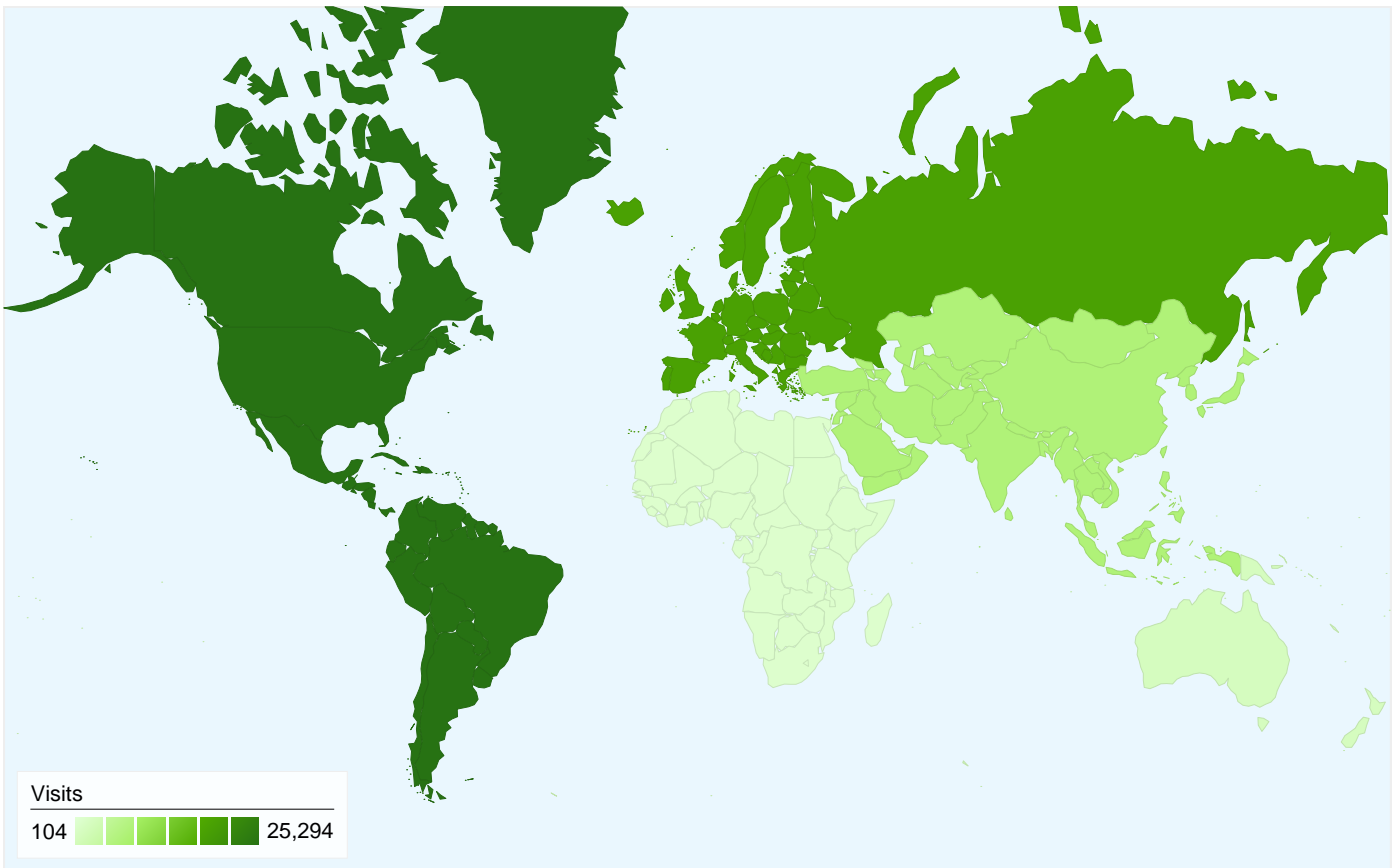

Pages	Page Views	% Page Views
/	26,876	25.99%
/upcoming	4,302	4.16%
/login	3,812	3.69%
/page/2	1,882	1.82%
/submit	1,343	1.30%

All traffic sources sent a total of 53,046 visits

-  29.14% Direct Traffic
-  40.56% Referring Sites
-  30.30% Search Engines

Top Traffic Sources

Sources	Visits	% visits	Keywords	Visits	% visits
google (organic)	15,485	29.19%	dotnetkicks	563	3.50%
(direct) ((none))	15,460	29.14%	.net kicks	288	1.79%
google.com (referral)	6,381	12.03%	dot net kicks	185	1.15%
bloglines.com (referral)	1,257	2.37%	codesmith windowsforms	181	1.13%
weblogs.asp.net (referral)	993	1.87%	mattberseth	119	0.74%

24,204 people visited this site

-  **53,046** Visits
-  **24,204** Absolute Unique Visitors
-  **103,394** Page Views
-  **1.95** Average Page Views
-  **00:02:15** Time on Site
-  **66.46%** Bounce Rate
-  **40.12%** New Visits

53,046 visits came from 6 continents

Site Usage

Visits 53,046 % of Site Total: 100.00%	Pages/Visit 1.95 Site Avg: 1.95 (0.00%)	Avg. Time on Site 00:02:15 Site Avg: 00:02:15 (0.00%)	% New Visits 40.11% Site Avg: 40.17% (-0.15%)	Bounce Rate 66.46% Site Avg: 66.46% (0.00%)	
Continent	Visits	Pages/Visit	Avg. Time on Site	% New Visits	Bounce Rate
Americas	25,294	1.91	00:02:08	37.85%	65.53%
Europe	18,318	1.93	00:02:19	35.36%	68.76%
Asia	6,976	2.12	00:02:25	59.95%	64.13%
Oceania	1,710	2.02	00:02:25	37.37%	63.33%
Africa	644	1.82	00:01:59	58.39%	68.63%
(not set)	104	1.58	00:01:19	25.00%	79.81%