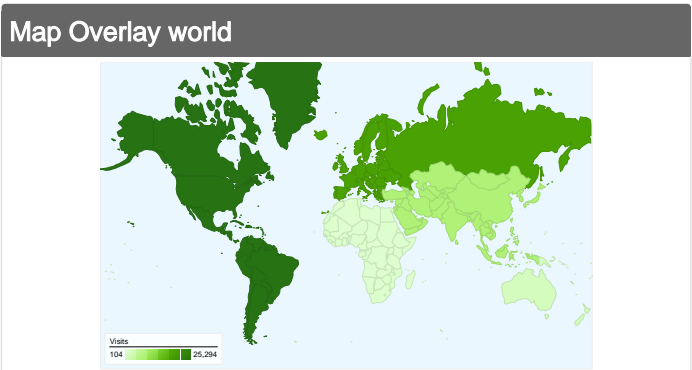

Site Usage

53,046 Visits

103,394 Page Views

1.95 Pages/Visit

00:02:15 Avg. Time on Site

66.46% Bounce Rate

40.17% % New Visits

Content Overview

Top Traffic Sources

Sources	Visits	% visits	Keywords	Visits	% visits
google (organic)	15,485	29.19%	dotnetkicks	563	3.50%
(direct) ((none))	15,460	29.14%	.net kicks	288	1.79%
google.com (referral)	6,381	12.03%	dot net kicks	185	1.15%
bloglines.com (referral)	1,257	2.37%	codesmith windowsforms	181	1.13%
weblogs.asp.net (referral)	993	1.87%	mattberseth	119	0.74%

24,204 people visited this site

-  **53,046** Visits
-  **24,204** Absolute Unique Visitors
-  **103,394** Page Views
-  **1.95** Average Page Views
-  **00:02:15** Time on Site
-  **66.46%** Bounce Rate
-  **40.12%** New Visits

53,046 visits came from 6 continents

Site Usage

Visits 53,046 % of Site Total: 100.00%	Pages/Visit 1.95 Site Avg: 1.95 (0.00%)	Avg. Time on Site 00:02:15 Site Avg: 00:02:15 (0.00%)	% New Visits 40.11% Site Avg: 40.17% (-0.15%)	Bounce Rate 66.46% Site Avg: 66.46% (0.00%)	
Continent	Visits	Pages/Visit	Avg. Time on Site	% New Visits	Bounce Rate
Americas	25,294	1.91	00:02:08	37.85%	65.53%
Europe	18,318	1.93	00:02:19	35.36%	68.76%
Asia	6,976	2.12	00:02:25	59.95%	64.13%
Oceania	1,710	2.02	00:02:25	37.37%	63.33%
Africa	644	1.82	00:01:59	58.39%	68.63%
(not set)	104	1.58	00:01:19	25.00%	79.81%