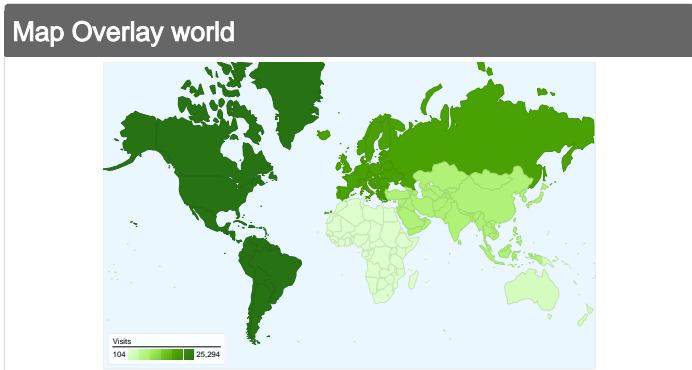

## Site Usage

**53,046** Visits

**103,394** Page Views

**1.95** Pages/Visit

**00:02:15** Avg. Time on Site

**66.46%** Bounce Rate

**40.17%** % New Visits

### Content Overview

Pages	Page Views	% Page Views
/	26,876	25.99%
/upcoming	4,302	4.16%
/login	3,812	3.69%
/page/2	1,882	1.82%
/submit	1,343	1.30%

All traffic sources sent a total of 53,046 visits

-  **29.14% Direct Traffic**
-  **40.56% Referring Sites**
-  **30.30% Search Engines**

**53,046 visits came from 6 continents**

Site Usage

<b>Visits</b> <b>53,046</b> % of Site Total: 100.00%	<b>Pages/Visit</b> <b>1.95</b> Site Avg: 1.95 (0.00%)	<b>Avg. Time on Site</b> <b>00:02:15</b> Site Avg: 00:02:15 (0.00%)	<b>% New Visits</b> <b>40.11%</b> Site Avg: 40.17% (-0.15%)	<b>Bounce Rate</b> <b>66.46%</b> Site Avg: 66.46% (0.00%)	
Continent	Visits	Pages/Visit	Avg. Time on Site	% New Visits	Bounce Rate
Americas	25,294	1.91	00:02:08	37.85%	65.53%
Europe	18,318	1.93	00:02:19	35.36%	68.76%
Asia	6,976	2.12	00:02:25	59.95%	64.13%
Oceania	1,710	2.02	00:02:25	37.37%	63.33%
Africa	644	1.82	00:01:59	58.39%	68.63%
(not set)	104	1.58	00:01:19	25.00%	79.81%

Pages on this site were viewed a total of 103,394 times

 103,394 Page Views

 81,840 Unique Views

 66.46% Bounce Rate