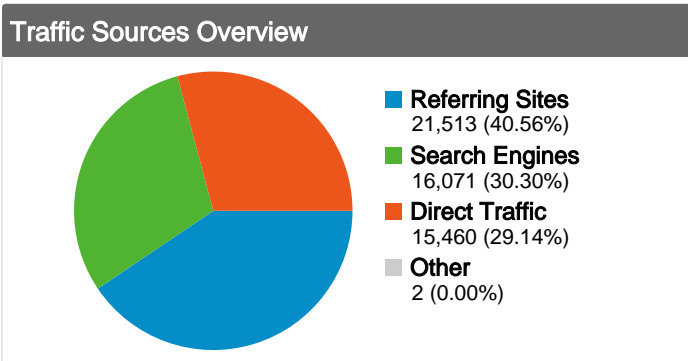

Site Usage

53,046 Visits

103,394 Page Views

1.95 Pages/Visit

00:02:15 Avg. Time on Site

66.46% Bounce Rate

40.17% % New Visits

Content Overview

Pages	Page Views	% Page Views
/	26,876	25.99%
/upcoming	4,302	4.16%
/login	3,812	3.69%
/page/2	1,882	1.82%
/submit	1,343	1.30%

All traffic sources sent a total of 53,046 visits

-  29.14% Direct Traffic
-  40.56% Referring Sites
-  30.30% Search Engines

Top Traffic Sources

Sources	Visits	% visits	Keywords	Visits	% visits
google (organic)	15,485	29.19%	dotnetkicks	563	3.50%
(direct) ((none))	15,460	29.14%	.net kicks	288	1.79%
google.com (referral)	6,381	12.03%	dot net kicks	185	1.15%
bloglines.com (referral)	1,257	2.37%	codesmith windowsforms	181	1.13%
weblogs.asp.net (referral)	993	1.87%	mattberseth	119	0.74%

53,046 visits came from 6 continents

Site Usage

Visits 53,046 % of Site Total: 100.00%	Pages/Visit 1.95 Site Avg: 1.95 (0.00%)	Avg. Time on Site 00:02:15 Site Avg: 00:02:15 (0.00%)	% New Visits 40.11% Site Avg: 40.17% (-0.15%)	Bounce Rate 66.46% Site Avg: 66.46% (0.00%)	
Continent	Visits	Pages/Visit	Avg. Time on Site	% New Visits	Bounce Rate
Americas	25,294	1.91	00:02:08	37.85%	65.53%
Europe	18,318	1.93	00:02:19	35.36%	68.76%
Asia	6,976	2.12	00:02:25	59.95%	64.13%
Oceania	1,710	2.02	00:02:25	37.37%	63.33%
Africa	644	1.82	00:01:59	58.39%	68.63%
(not set)	104	1.58	00:01:19	25.00%	79.81%