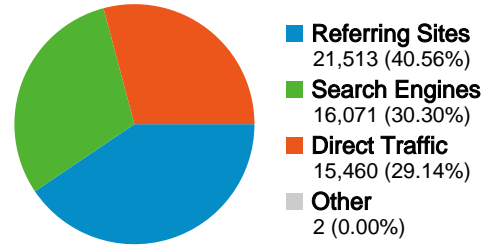

## Site Usage

**53,046** Visits

**103,394** Page Views

**1.95** Pages/Visit

**00:02:15** Avg. Time on Site

**66.46%** Bounce Rate

**40.17%** % New Visits

### Content Overview

Pages	Page Views	% Page Views
/	26,876	25.99%
/upcoming	4,302	4.16%
/login	3,812	3.69%
/page/2	1,882	1.82%
/submit	1,343	1.30%

All traffic sources sent a total of 53,046 visits

-  **29.14% Direct Traffic**
-  **40.56% Referring Sites**
-  **30.30% Search Engines**

## Top Traffic Sources

Sources	Visits	% visits	Keywords	Visits	% visits
google (organic)	15,485	29.19%	dotnetkicks	563	3.50%
(direct) ((none))	15,460	29.14%	.net kicks	288	1.79%
google.com (referral)	6,381	12.03%	dot net kicks	185	1.15%
bloglines.com (referral)	1,257	2.37%	codesmith windowsforms	181	1.13%
weblogs.asp.net (referral)	993	1.87%	mattberseth	119	0.74%

**53,046 visits came from 6 continents**

Site Usage

<b>Visits</b> <b>53,046</b> % of Site Total: 100.00%	<b>Pages/Visit</b> <b>1.95</b> Site Avg: 1.95 (0.00%)	<b>Avg. Time on Site</b> <b>00:02:15</b> Site Avg: 00:02:15 (0.00%)	<b>% New Visits</b> <b>40.11%</b> Site Avg: 40.17% (-0.15%)	<b>Bounce Rate</b> <b>66.46%</b> Site Avg: 66.46% (0.00%)	
Continent	Visits	Pages/Visit	Avg. Time on Site	% New Visits	Bounce Rate
Americas	25,294	1.91	00:02:08	37.85%	65.53%
Europe	18,318	1.93	00:02:19	35.36%	68.76%
Asia	6,976	2.12	00:02:25	59.95%	64.13%
Oceania	1,710	2.02	00:02:25	37.37%	63.33%
Africa	644	1.82	00:01:59	58.39%	68.63%
(not set)	104	1.58	00:01:19	25.00%	79.81%