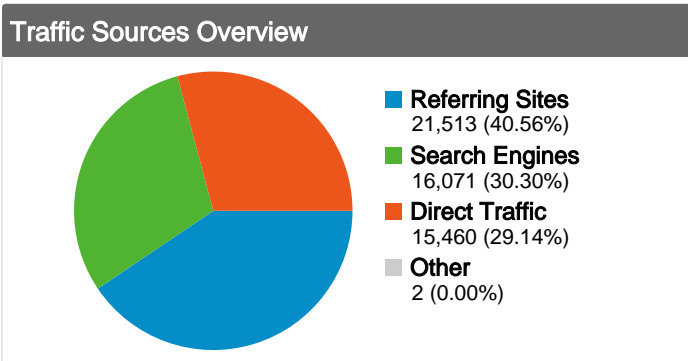

## Site Usage

**53,046** Visits

**103,394** Page Views

**1.95** Pages/Visit

**00:02:15** Avg. Time on Site

**66.46%** Bounce Rate

**40.17%** % New Visits

### Content Overview

Pages	Page Views	% Page Views
/	26,876	25.99%
/upcoming	4,302	4.16%
/login	3,812	3.69%
/page/2	1,882	1.82%
/submit	1,343	1.30%

All traffic sources sent a total of 53,046 visits

-  **29.14% Direct Traffic**
-  **40.56% Referring Sites**
-  **30.30% Search Engines**

## Top Traffic Sources

Sources	Visits	% visits	Keywords	Visits	% visits
google (organic)	15,485	29.19%	dotnetkicks	563	3.50%
(direct) ((none))	15,460	29.14%	.net kicks	288	1.79%
google.com (referral)	6,381	12.03%	dot net kicks	185	1.15%
bloglines.com (referral)	1,257	2.37%	codesmith windowsforms	181	1.13%
weblogs.asp.net (referral)	993	1.87%	mattberseth	119	0.74%

**53,046 visits came from 6 continents**

Site Usage

<b>Visits</b> <b>53,046</b> % of Site Total: 100.00%	<b>Pages/Visit</b> <b>1.95</b> Site Avg: 1.95 (0.00%)	<b>Avg. Time on Site</b> <b>00:02:15</b> Site Avg: 00:02:15 (0.00%)	<b>% New Visits</b> <b>40.11%</b> Site Avg: 40.17% (-0.15%)	<b>Bounce Rate</b> <b>66.46%</b> Site Avg: 66.46% (0.00%)	
Continent	Visits	Pages/Visit	Avg. Time on Site	% New Visits	Bounce Rate
Americas	25,294	1.91	00:02:08	37.85%	65.53%
Europe	18,318	1.93	00:02:19	35.36%	68.76%
Asia	6,976	2.12	00:02:25	59.95%	64.13%
Oceania	1,710	2.02	00:02:25	37.37%	63.33%
Africa	644	1.82	00:01:59	58.39%	68.63%
(not set)	104	1.58	00:01:19	25.00%	79.81%