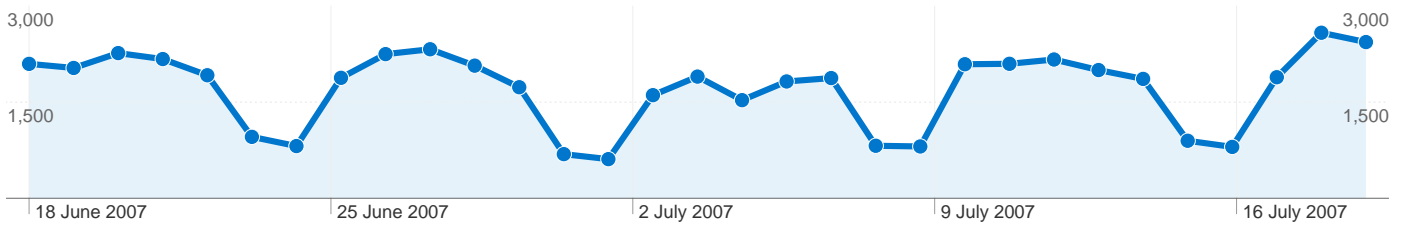

Site Usage

53,046 Visits

103,394 Page Views

1.95 Pages/Visit

00:02:15 Avg. Time on Site

66.46% Bounce Rate

40.17% % New Visits

Content Overview

Pages	Page Views	% Page Views
/	26,876	25.99%
/upcoming	4,302	4.16%
/login	3,812	3.69%
/page/2	1,882	1.82%
/submit	1,343	1.30%

All traffic sources sent a total of 53,046 visits

-  29.14% Direct Traffic
-  40.56% Referring Sites
-  30.30% Search Engines

24,204 people visited this site

-  **53,046** Visits
-  **24,204** Absolute Unique Visitors
-  **103,394** Page Views
-  **1.95** Average Page Views
-  **00:02:15** Time on Site
-  **66.46%** Bounce Rate
-  **40.12%** New Visits

53,046 visits came from 6 continents

Site Usage

Visits 53,046 % of Site Total: 100.00%	Pages/Visit 1.95 Site Avg: 1.95 (0.00%)	Avg. Time on Site 00:02:15 Site Avg: 00:02:15 (0.00%)	% New Visits 40.11% Site Avg: 40.17% (-0.15%)	Bounce Rate 66.46% Site Avg: 66.46% (0.00%)	
Continent	Visits	Pages/Visit	Avg. Time on Site	% New Visits	Bounce Rate
Americas	25,294	1.91	00:02:08	37.85%	65.53%
Europe	18,318	1.93	00:02:19	35.36%	68.76%
Asia	6,976	2.12	00:02:25	59.95%	64.13%
Oceania	1,710	2.02	00:02:25	37.37%	63.33%
Africa	644	1.82	00:01:59	58.39%	68.63%
(not set)	104	1.58	00:01:19	25.00%	79.81%