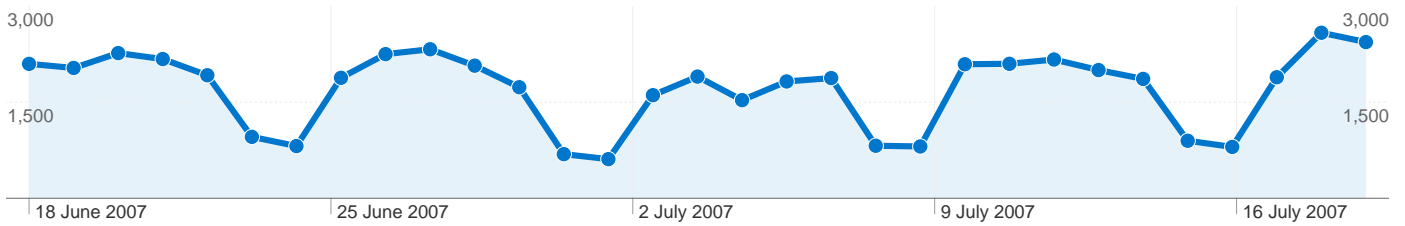

## Site Usage

**53,046** Visits

**103,394** Page Views

**1.95** Pages/Visit

**00:02:15** Avg. Time on Site

**66.46%** Bounce Rate

**40.17%** % New Visits

### Content Overview

Pages	Page Views	% Page Views
/	26,876	25.99%
/upcoming	4,302	4.16%
/login	3,812	3.69%
/page/2	1,882	1.82%
/submit	1,343	1.30%

All traffic sources sent a total of 53,046 visits

-  **29.14% Direct Traffic**
-  **40.56% Referring Sites**
-  **30.30% Search Engines**

## 24,204 people visited this site

-  **53,046** Visits
-  **24,204** Absolute Unique Visitors
-  **103,394** Page Views
-  **1.95** Average Page Views
-  **00:02:15** Time on Site
-  **66.46%** Bounce Rate
-  **40.12%** New Visits

**53,046 visits came from 6 continents**

Site Usage

<b>Visits</b> <b>53,046</b> % of Site Total: 100.00%	<b>Pages/Visit</b> <b>1.95</b> Site Avg: 1.95 (0.00%)	<b>Avg. Time on Site</b> <b>00:02:15</b> Site Avg: 00:02:15 (0.00%)	<b>% New Visits</b> <b>40.11%</b> Site Avg: 40.17% (-0.15%)	<b>Bounce Rate</b> <b>66.46%</b> Site Avg: 66.46% (0.00%)	
Continent	Visits	Pages/Visit	Avg. Time on Site	% New Visits	Bounce Rate
Americas	25,294	1.91	00:02:08	37.85%	65.53%
Europe	18,318	1.93	00:02:19	35.36%	68.76%
Asia	6,976	2.12	00:02:25	59.95%	64.13%
Oceania	1,710	2.02	00:02:25	37.37%	63.33%
Africa	644	1.82	00:01:59	58.39%	68.63%
(not set)	104	1.58	00:01:19	25.00%	79.81%