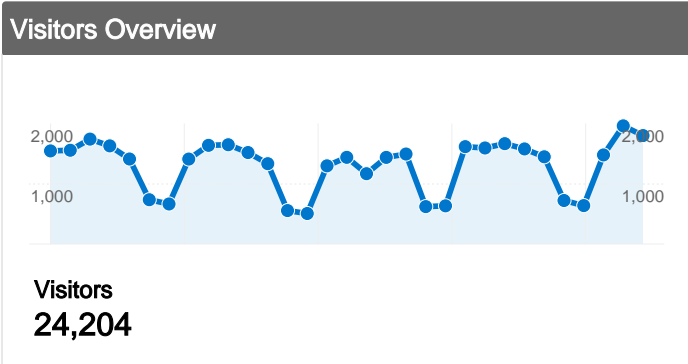

Site Usage

53,046 Visits

103,394 Page Views

1.95 Pages/Visit

00:02:15 Avg. Time on Site

66.46% Bounce Rate

40.17% % New Visits

Content Overview

Pages	Page Views	% Page Views
/	26,876	25.99%
/upcoming	4,302	4.16%
/login	3,812	3.69%
/page/2	1,882	1.82%
/submit	1,343	1.30%

All traffic sources sent a total of 53,046 visits

-  29.14% Direct Traffic
-  40.56% Referring Sites
-  30.30% Search Engines

24,204 people visited this site

-  **53,046** Visits
-  **24,204** Absolute Unique Visitors
-  **103,394** Page Views
-  **1.95** Average Page Views
-  **00:02:15** Time on Site
-  **66.46%** Bounce Rate
-  **40.12%** New Visits

53,046 visits came from 6 continents

Site Usage

Visits 53,046 % of Site Total: 100.00%	Pages/Visit 1.95 Site Avg: 1.95 (0.00%)	Avg. Time on Site 00:02:15 Site Avg: 00:02:15 (0.00%)	% New Visits 40.11% Site Avg: 40.17% (-0.15%)	Bounce Rate 66.46% Site Avg: 66.46% (0.00%)	
Continent	Visits	Pages/Visit	Avg. Time on Site	% New Visits	Bounce Rate
Americas	25,294	1.91	00:02:08	37.85%	65.53%
Europe	18,318	1.93	00:02:19	35.36%	68.76%
Asia	6,976	2.12	00:02:25	59.95%	64.13%
Oceania	1,710	2.02	00:02:25	37.37%	63.33%
Africa	644	1.82	00:01:59	58.39%	68.63%
(not set)	104	1.58	00:01:19	25.00%	79.81%